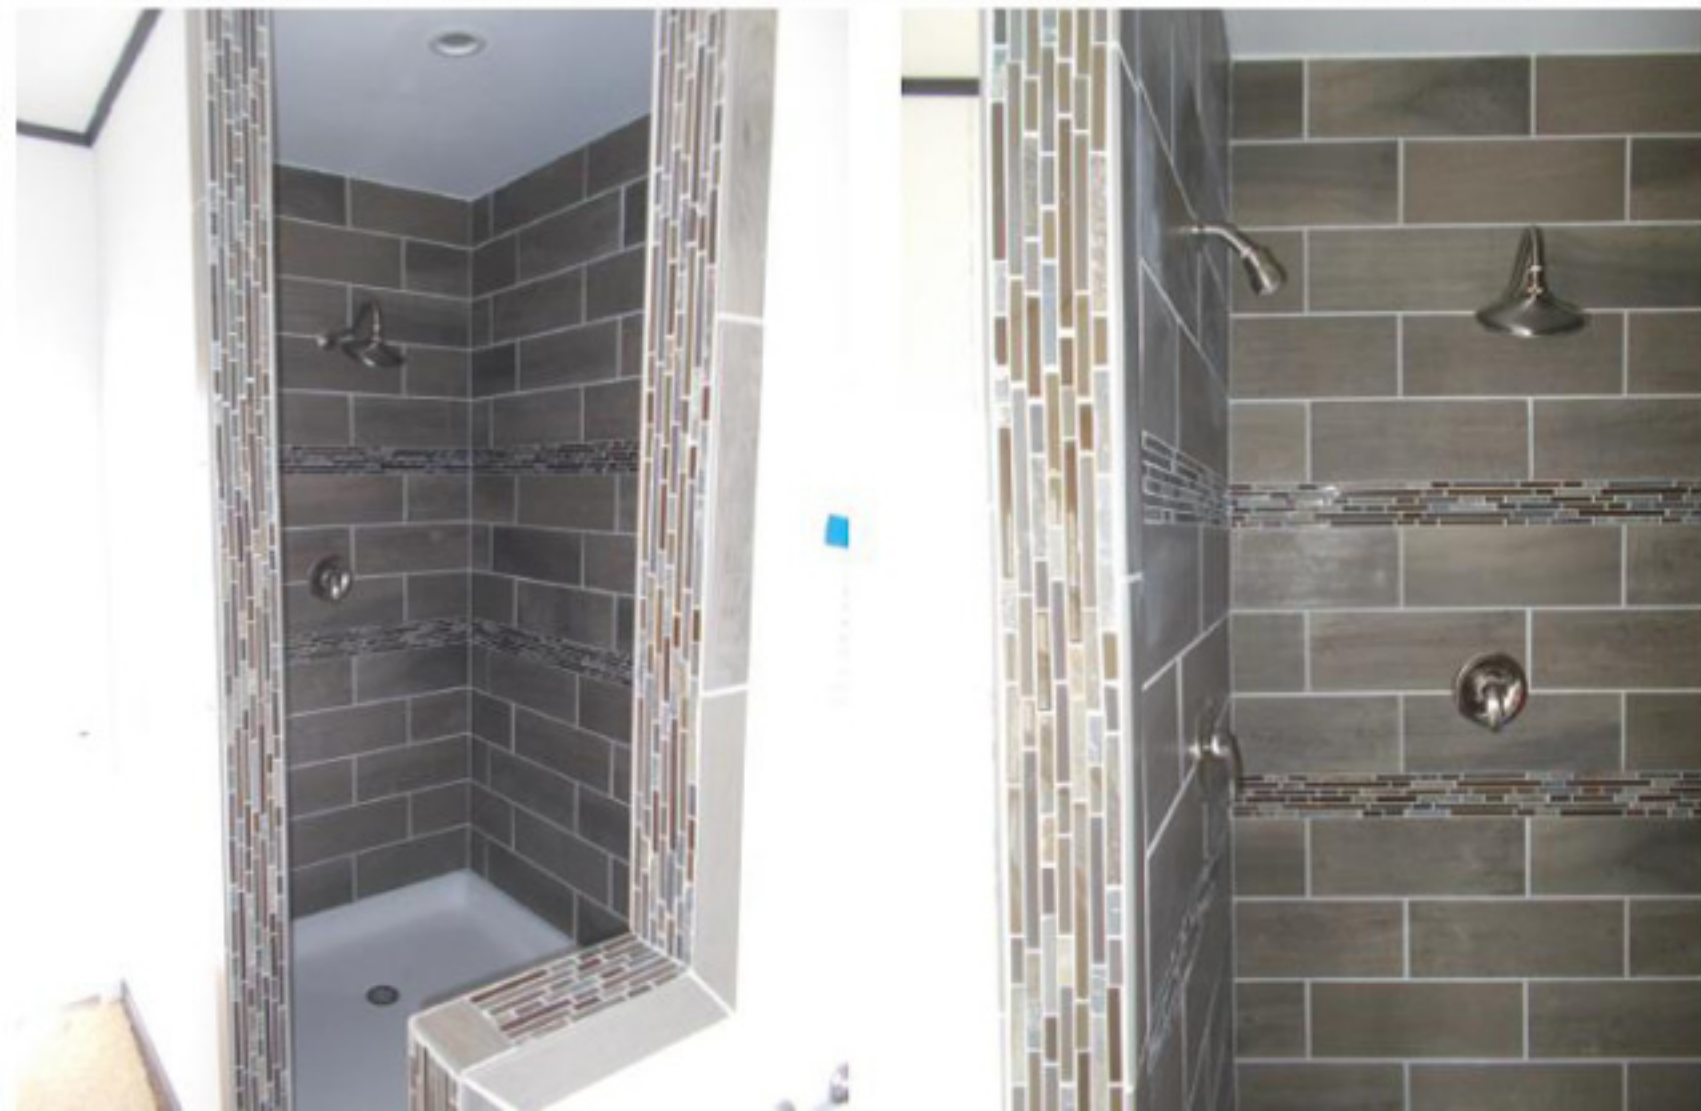


A photograph of a bathroom shower area. The walls are covered in large, square, brown tiles with a decorative horizontal band of smaller, multi-colored mosaic tiles. Two built-in stone benches are on either side of a white bathtub. A glass shower door is on the right. Two windows are at the top. A showerhead is visible in the upper right. A bottle of soap and a brush are on the left bench. The text "Optional Shower" is overlaid in the center.

Optional Shower

Ship Lap Wall Accent (Full Wall)

Oval Soaker Tub Package

60" Fiberglass Shower W/Doors

1/2 Circle W/ Safety Glass O/Tub 36X36

Oval Tub

Serenity Shower W/Rainfall Shower Head & Regular Shower Head: Can light Standard

*Agile Shower Option Mst
Bath*