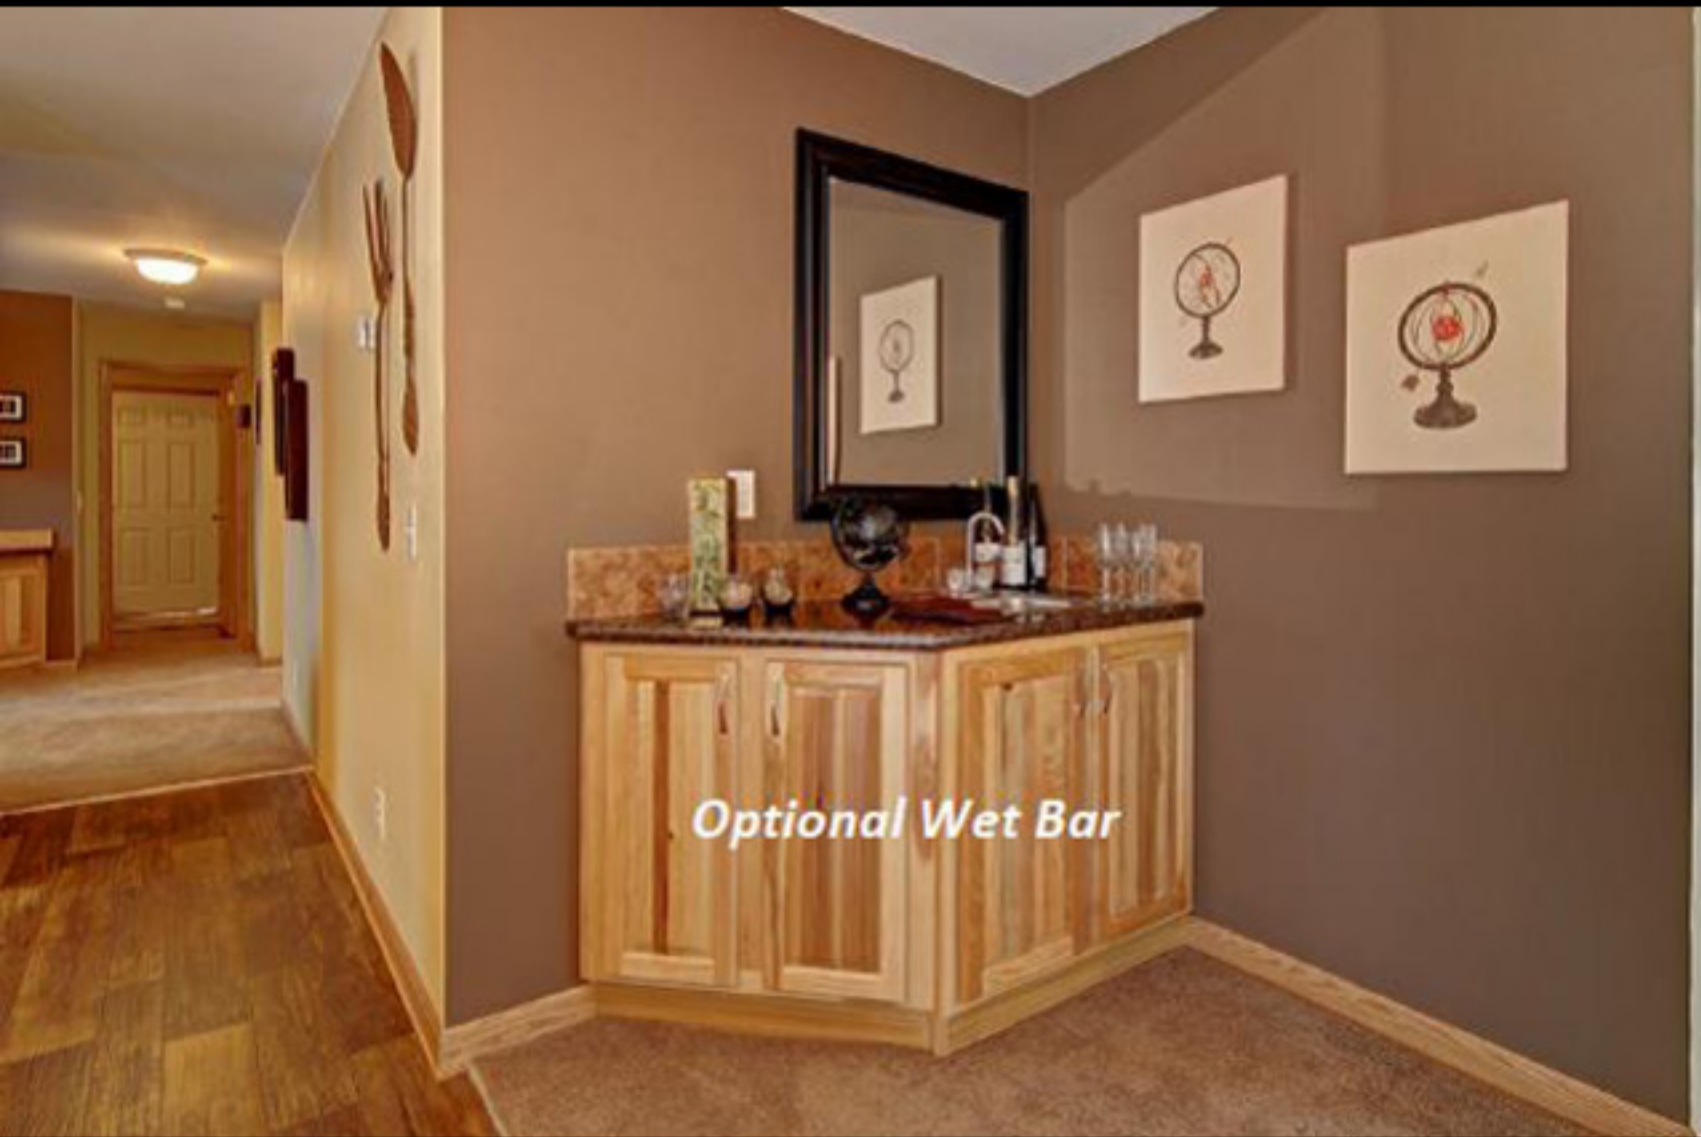

4 Piece Locker Hickory

Hall Tree - HDWD

Optional Study Room

Arch Accent Shiplap With Bench Sit

Optional Wet Bar

Closet Cabinets

Crawl Space W/ Access Light

Entry Closet/Angled Pantry
8' wall

A photograph of a hallway with light-colored walls and a patterned carpet. A white door is open on the left, revealing a dark wood door frame and trim. The hallway leads to a brighter area in the background. The text "Optional Trim Package" is overlaid on the right side of the image.