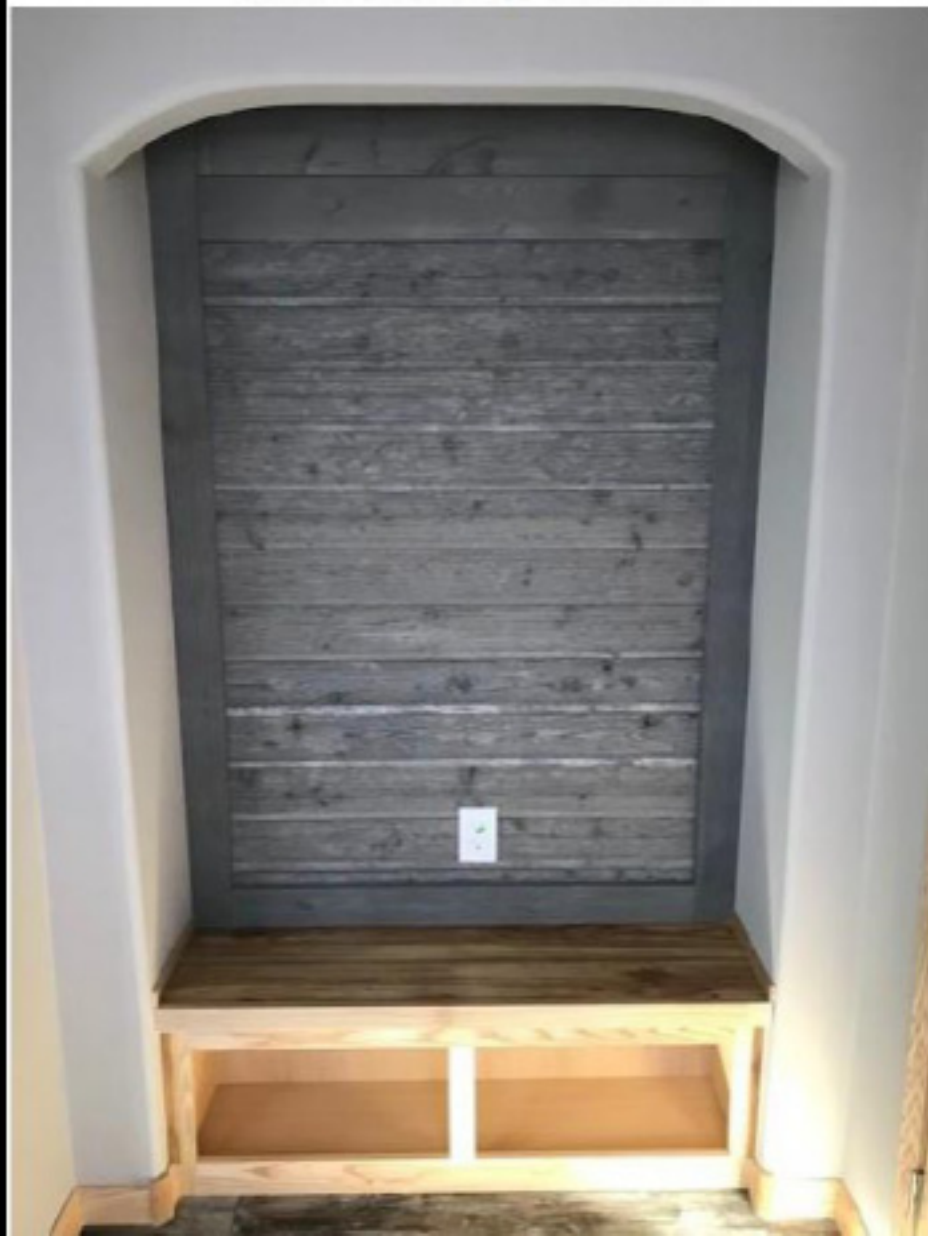

4 Piece Locker Hickory

Hall Tree - HDWD

Optional Study Room

Arch Accent Shiplap With Bench Sit

Optional Wet Bar

Closet Cabinets

Crawl Space W/ Access Light

Entry Closet/Angled Pantry
8' wall

A photograph of a hallway with light-colored walls and a patterned carpet. A white door is open on the left, revealing a dark wood door frame and trim. The hallway leads to a brighter area in the background. The text "Optional Trim Package" is overlaid on the right side of the image.