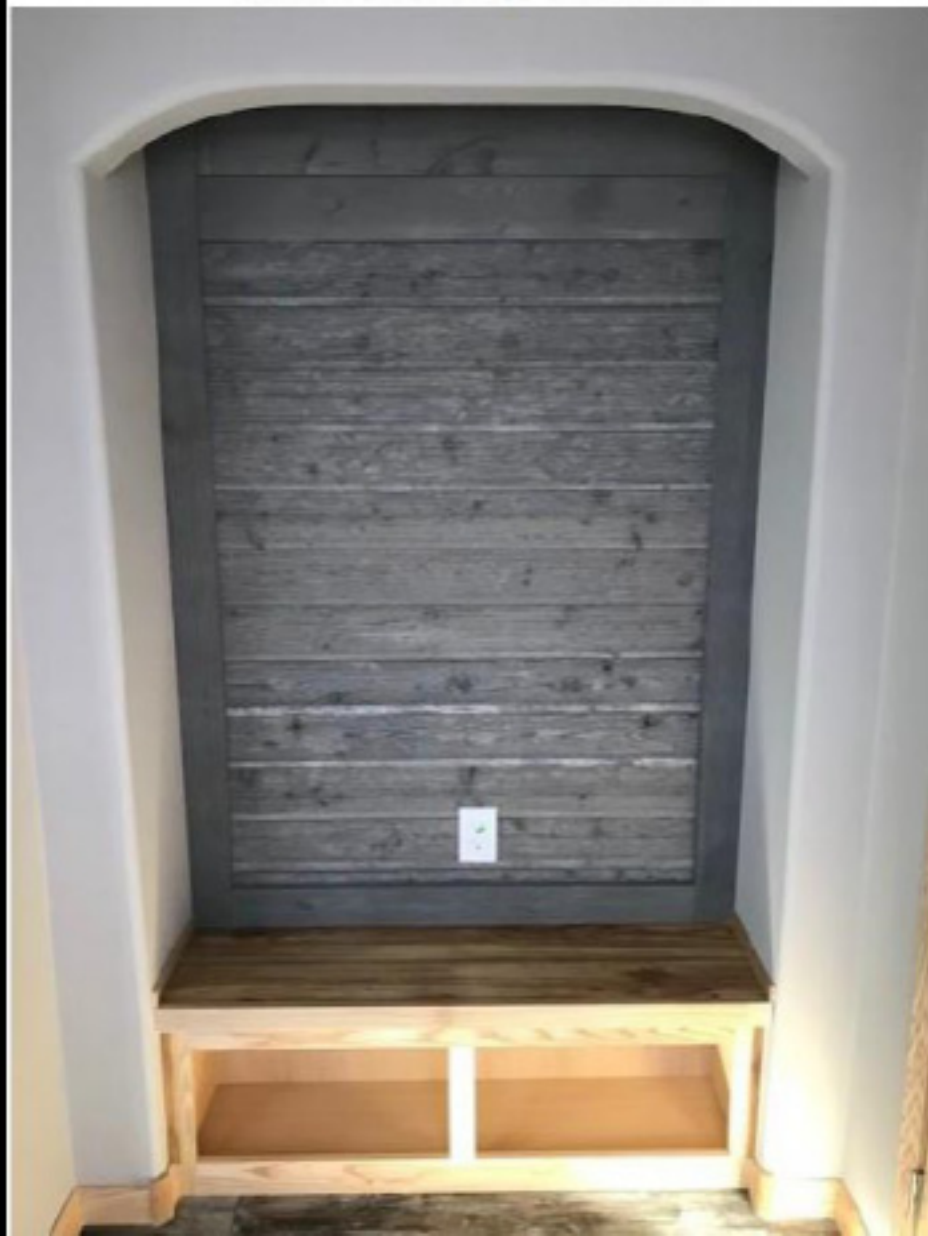

4 Piece Locker Hickory

Hall Tree - HDWD

Optional Study Room

Arch Accent Shiplap With Bench Sit

Optional Wet Bar

Closet Cabinets

Crawl Space W/ Access Light

*Entry Closet/Angled Pantry
8' wall*

A photograph of a hallway with light-colored walls and a patterned carpet. A white door is open on the left, revealing a dark wood door frame and trim. The hallway leads to a brighter area with a doorway in the distance. The text "Optional Trim Package" is overlaid on the right side of the image.