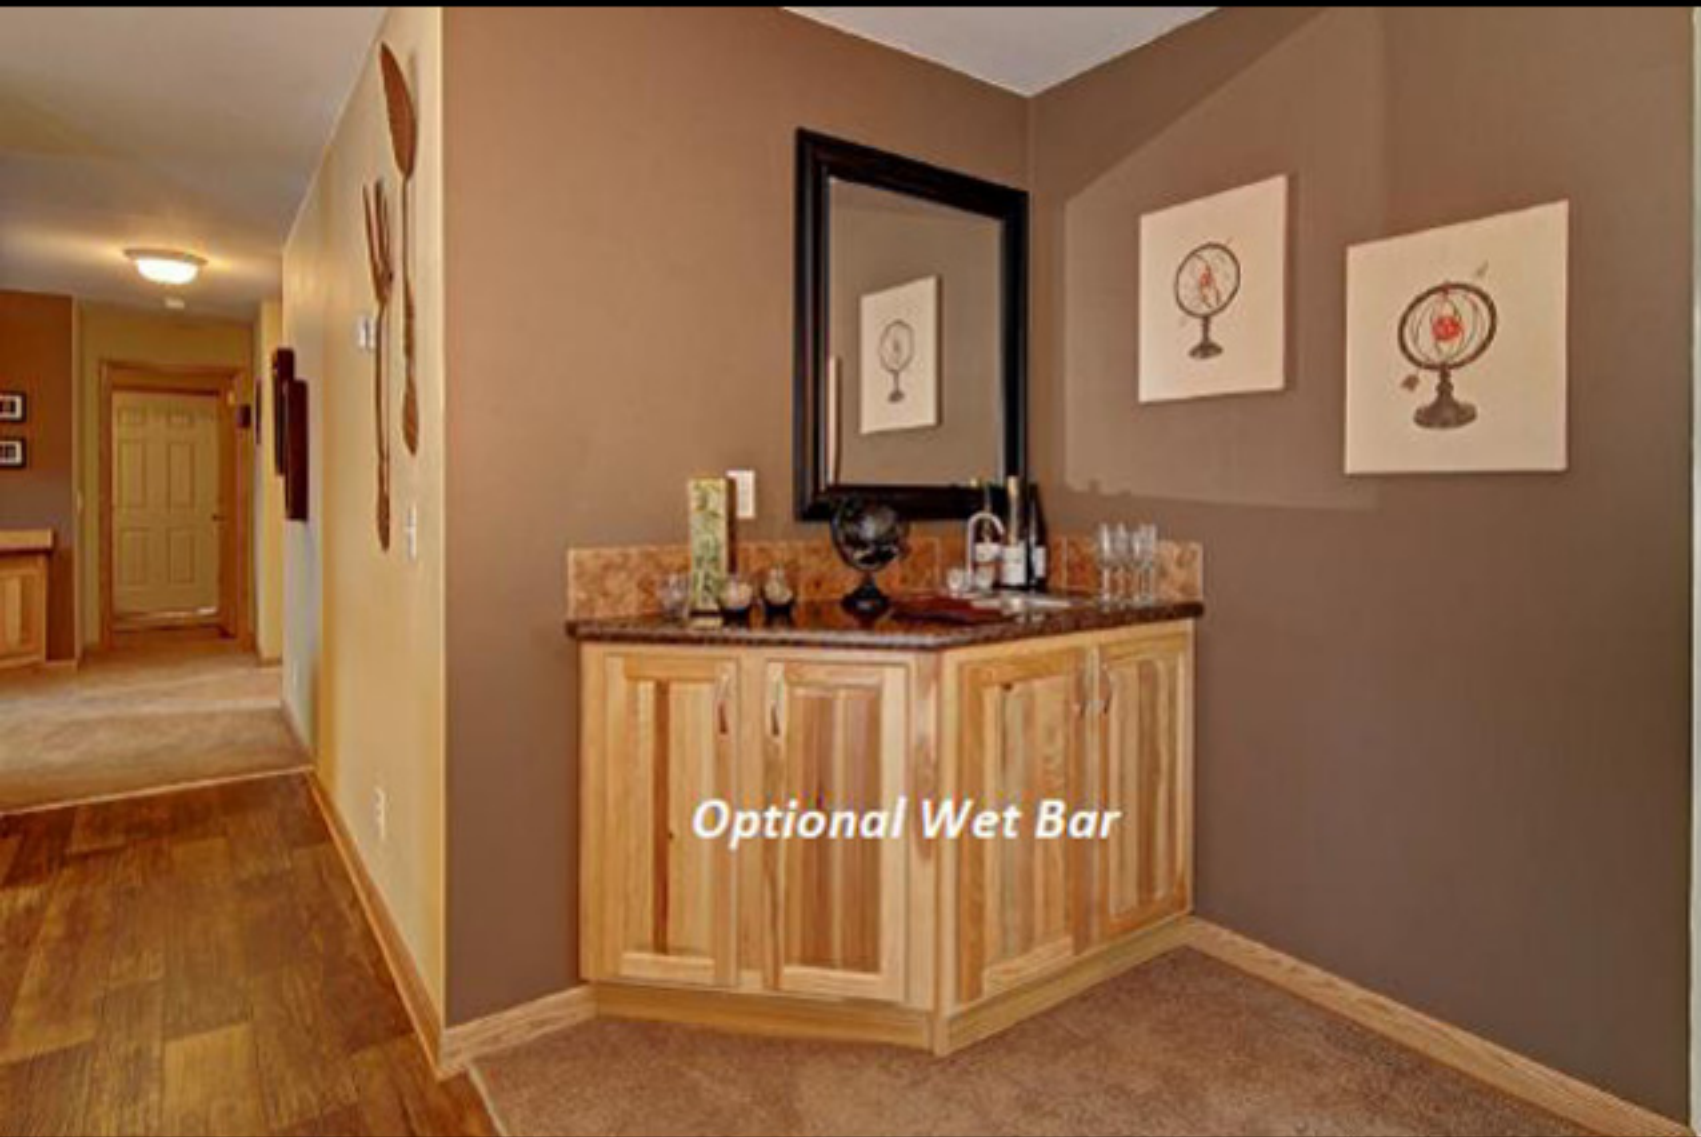

4 Piece Locker Hickory

Hall Tree - HDWD

Optional Study Room

Arch Accent Shiplap With Bench Sit

Optional Wet Bar

Closet Cabinets

Crawl Space W/ Access Light

*Entry Closet/Angled Pantry
8' wall*

A photograph of a hallway with light-colored walls and a patterned carpet. A white door is open on the left, revealing a dark wood door frame and trim. The hallway leads to a brighter area with a doorway in the distance. The text "Optional Trim Package" is overlaid on the right side of the image.